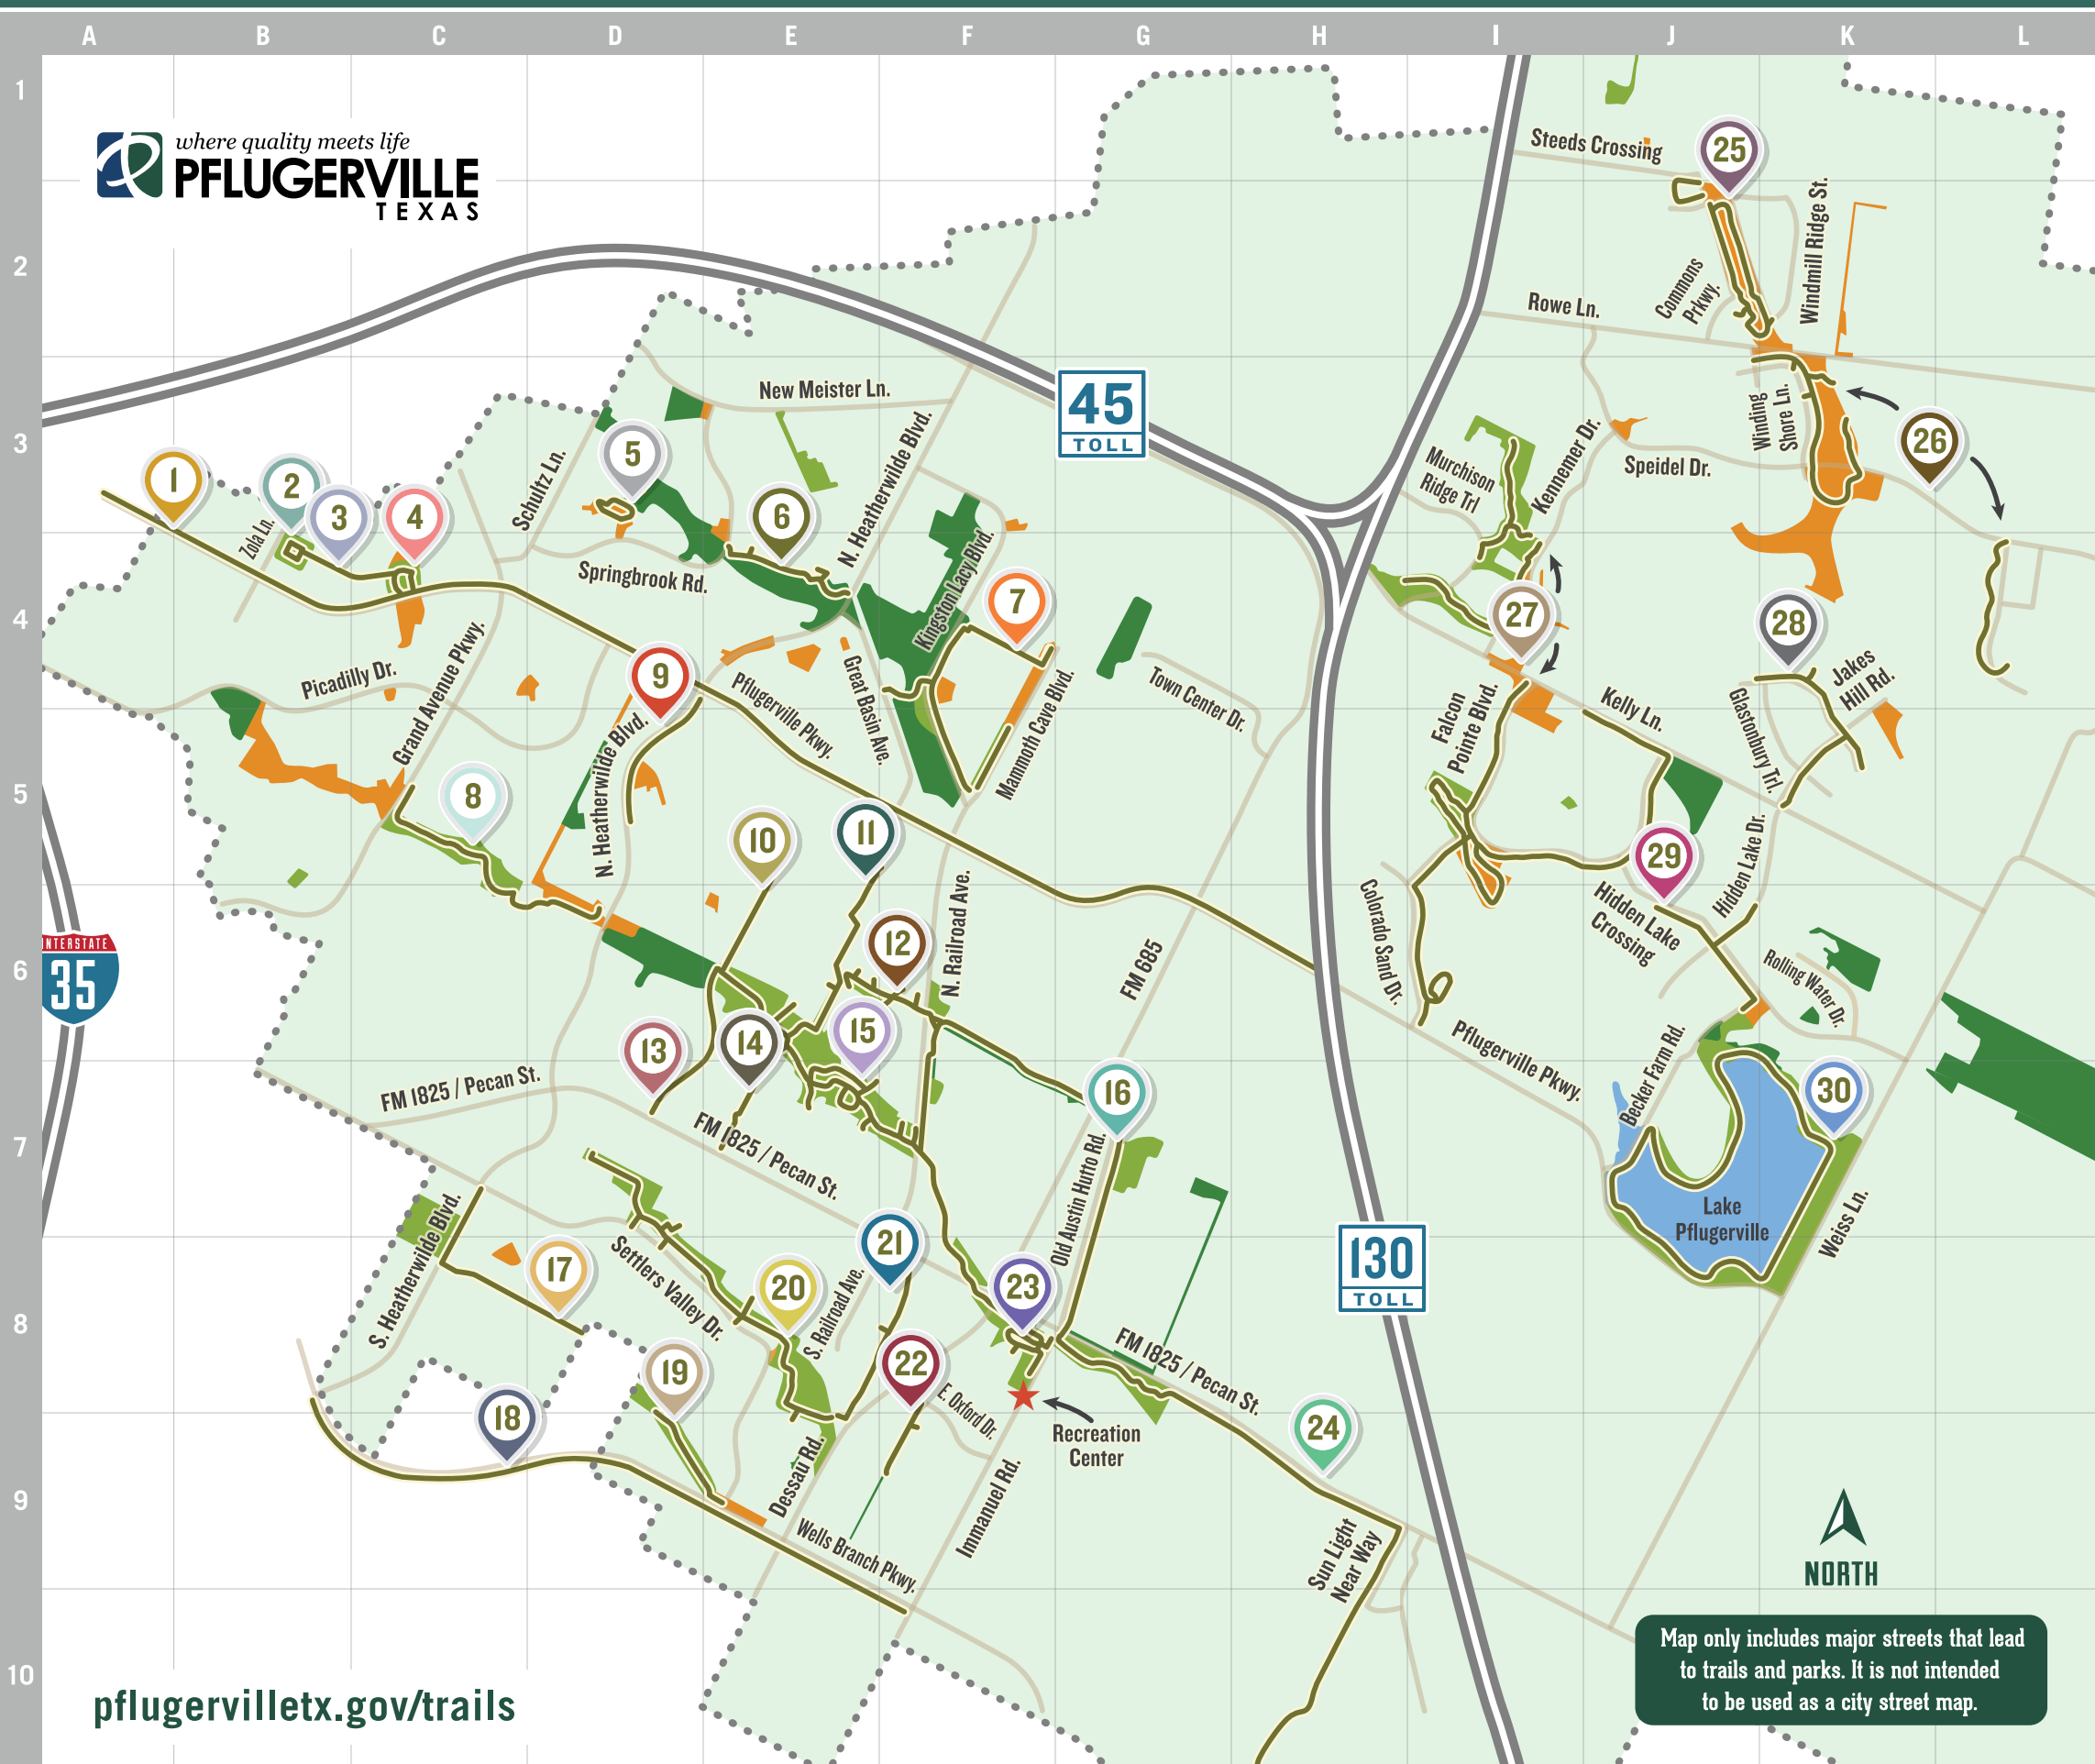

PFLUGERVILLE TRAILS

pflugervilletx.gov/trails

Map only includes major streets that lead to trails and parks. It is not intended to be used as a city street map.

KEY	TRAILS	PET WASTE STATIONS	MILES
1	Pflugerville Parkway Trail		4.55
2	Zola Park Trail	🐾	0.15
3	Cambridge Heights Connector		0.26
4	Cambridge Heights Loop	🐾	0.23
5	Springbrook Glen Trail		0.29
6	Spring Trails		0.57
7	Highland Park Trails	🐾	1.45
8	Gilleland Creek Trail West	🐾	1.04
9	Heatherwilde Boulevard Trail		0.52
10	Swenson Farm Connector	🐾	0.68
11	Kuempel Connector North	🐾	0.31
12	Brookhollow Trail	🐾	1.22
13	Swenson Farms Boulevard Trail		0.61
14	Kuempel Connector South	🐾	0.41
15	Pfluger Park Loop	🐾	0.34
16	Heritage Loop Trail	🐾	2.56
17	Club at Wells Point Trail		0.83
18	Wells Branch Parkway Trail		2.27
19	Mountain Creek Trail	🐾	0.43
20	Settlers Valley Trail	🐾	1.82
21	Pfairways Trail	🐾	0.67
22	Cambridge Estates Connector	🐾	0.42
23	Bohls Loop	🐾	0.36
24	Gilleland Creek Trail	🐾	4.97
25	Commons at Rowe Lane Trail	🐾	1.52
26	Trails at Blackhawk		1.78
27	Trails at Falcon Pointe	🐾	8.20
28	Trails at Avalon		0.92
29	Trails at Villages of Hidden Lake		0.73
30	Lake Pflugerville Trail	🐾	2.90